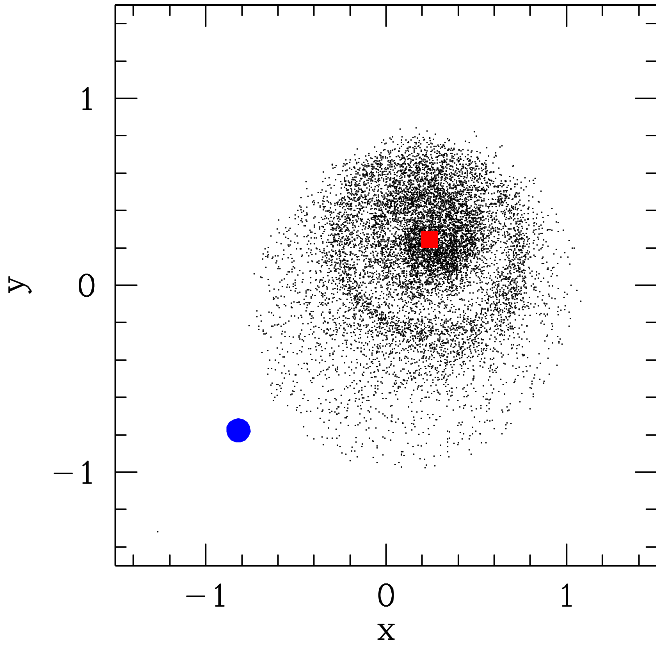

mass 3 %

time 1.999999881

galaxy

satellite