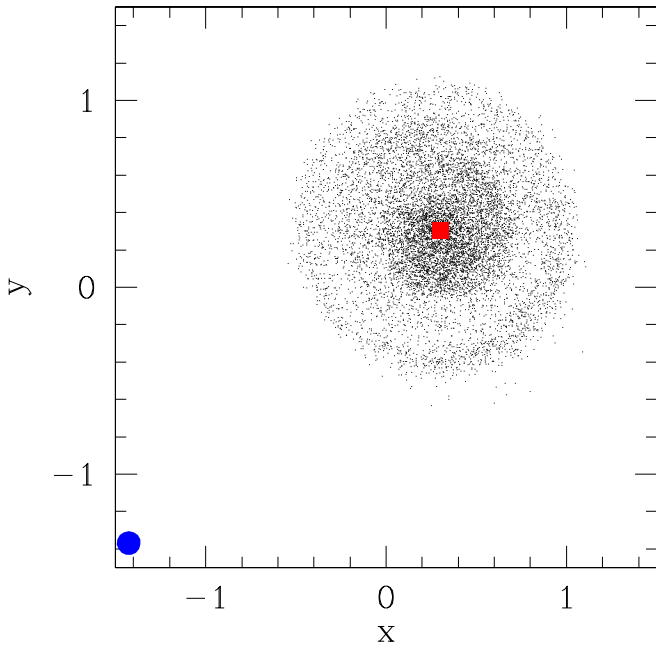

mass 2 %

time 2.699999809

■ galaxy

● satellite